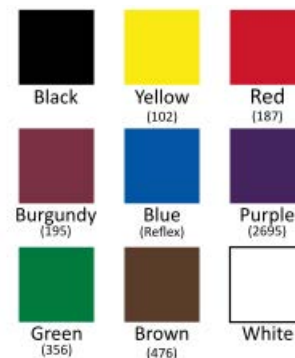

Imprint Colors:

Item #	Description	Price (6+)
IC101	Gourmet Ice Cream with Imprinted Scoop	$49.95
FRSIC101	Required: Flat Rate Shipping - IC101 each	$39.95
FRSISIC	Optional Individual Shipment of Scoop, Additional Charge per Location	$10.00

- Set-up Charge: $50; exact reorder Set-up Charge: $20.
- Ice Cream Scoop: 6 3/4".
- Price includes one-color pad-printed imprint on scoop handle. Imprint area: 1.5" x 0.5". See MapleRidge.com for artwork requirements.
- 9 stock colors are available.
- Ice Cream Scoops/Redemption Coupon are FOB factory.
- Certified Kosher.
- We reserve the right to substitute flavors if a selected flavor is not available.
- Individual mailing cartons for ice cream scoops/redemption coupons are included at no charge.
- Greeting cards are available to accompany scoop. See MapleRidge.com for options and prices.
- Maximum size for supplied enclosure cards: 4.25" x 3".
- Production Time: 7 working days. Orders utilizing individual drop shipment of ice cream scoops directly to recipients will be available for shipment 10 working days from factory's receipt of complete and accurate mailing list.
- Discount offers cannot be applied to this item.
- Pricing valid through December 31, 2020.